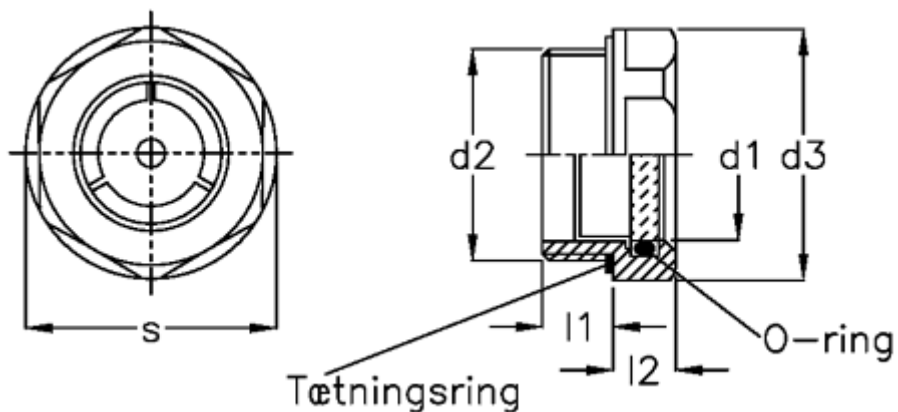

Data Sheet

Article number: 2074311M1615AS

Description: E+G Oil level sight glass GN 743-11-M16x1.5-AS

Measures

d1	= 11
d2	= M16x1.5
d3	= 22
l1	= 8
l2	= 7.5
Max pressure	= -
Max vacuum mbar	= -
s	= 20